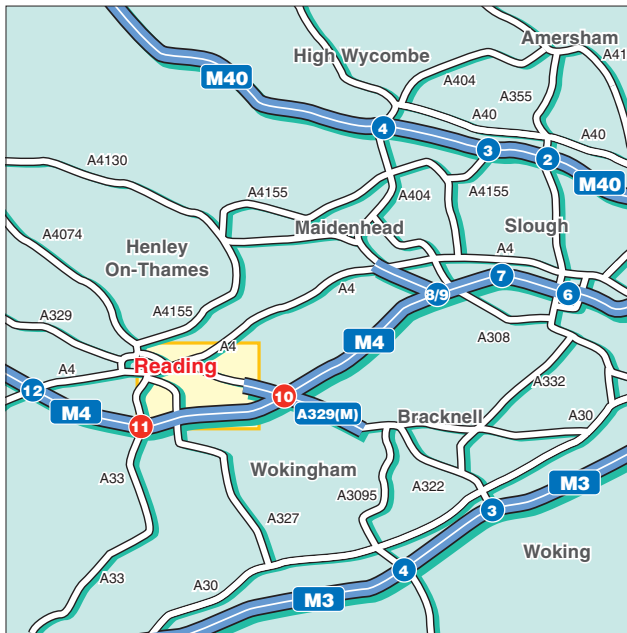

## Public Transport

By Rail, Earley and Winnersh Triangle Stations  
Approximately 5 minutes by taxi.  
For information on train operators and times phone  
National Rail Enquiries on 0845 7484950.

By Air, London Heathrow Airport  
Approximately 45 minutes drive.